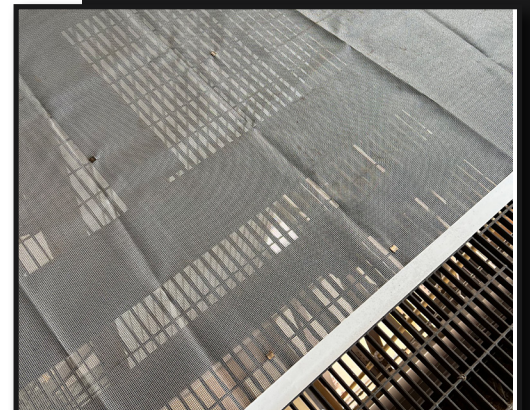

## H01317 GRIPPGRID 530GSM -FR GRID MESH MATTING

*GrippGrid is a robust and reusable matting solution specifically designed to mitigate the risk of dropped or falling objects by securely enclosing grid mesh platforms.*

Tailored for all elevated tasks performed on grip mesh platforms, GrippGrid offers an economical drop matting alternative that can be used multiple times.

In contrast to expensive and environmentally harmful disposable items such as shade cloths, GrippGrid matting stands out as a sustainable choice, providing long-lasting use without compromising on performance.

GrippGrid matting is both fire-resistant and reusable, making it the only choice for projects involving grid mesh platforms.

\*This item can only be delivered to a registered business address. Home addresses are not permitted.