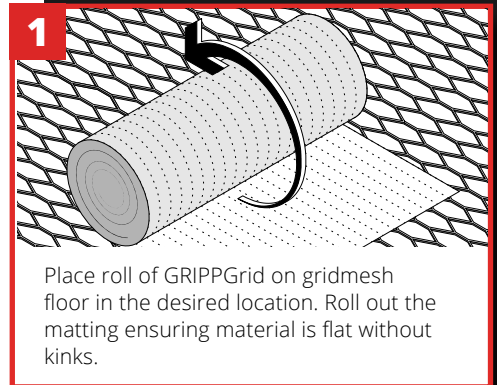

HOW TO USE

SPECIFICATIONS

SKU	H01317
WEIGHT	530 g/m²
ROLL SIZE	1.87m x 25m / 6ft x 82ft
COLOUR	Grey
FIRE RESISTANT	AS 1530.3
SAFE OPERATING TEMPERATURE	-30°C to +70°C -20°F to 158°F

@GRIPPSGLOBAL

#ConquerGravity