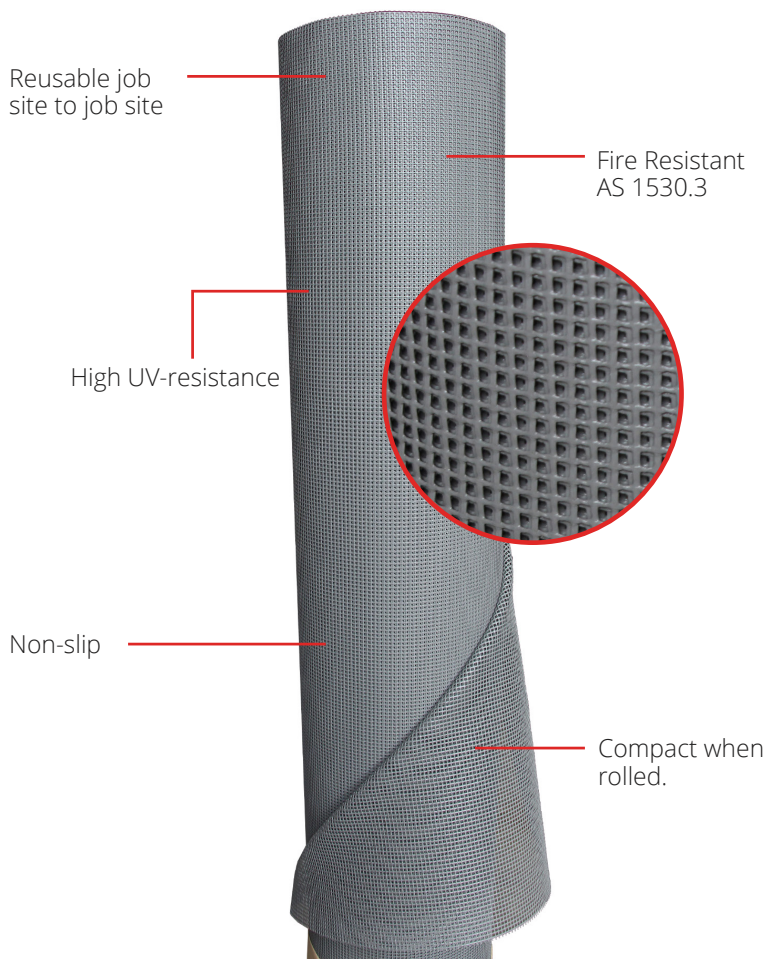

KEY FEATURES