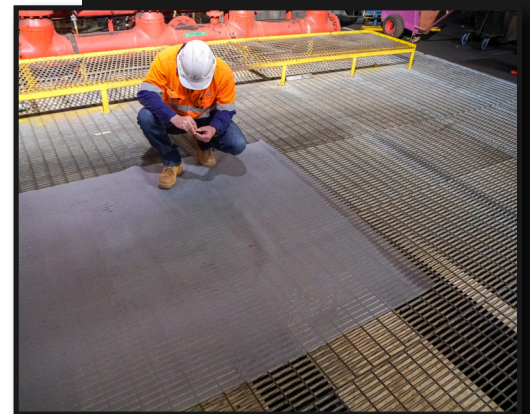

## H01317 GRIPPGRID 530GSM -FR GRID MESH MATTING

*GrippGrid is a robust and reusable matting solution specifically designed to mitigate the risk of dropped or falling objects by securely enclosing grid mesh platforms.*

Tailored for all elevated tasks performed on grip mesh platforms, GrippGrid offers an economical drop matting alternative that can be used multiple times.

In contrast to expensive and environmentally harmful disposable items such as shade cloths, GrippGrid matting stands out as a sustainable choice, providing long-lasting use without compromising on performance.

GrippGrid matting is both fire-resistant and reusable, making it the only choice for projects involving grid mesh platforms.

\*This item can only be delivered to a registered business address. Home addresses are not permitted.